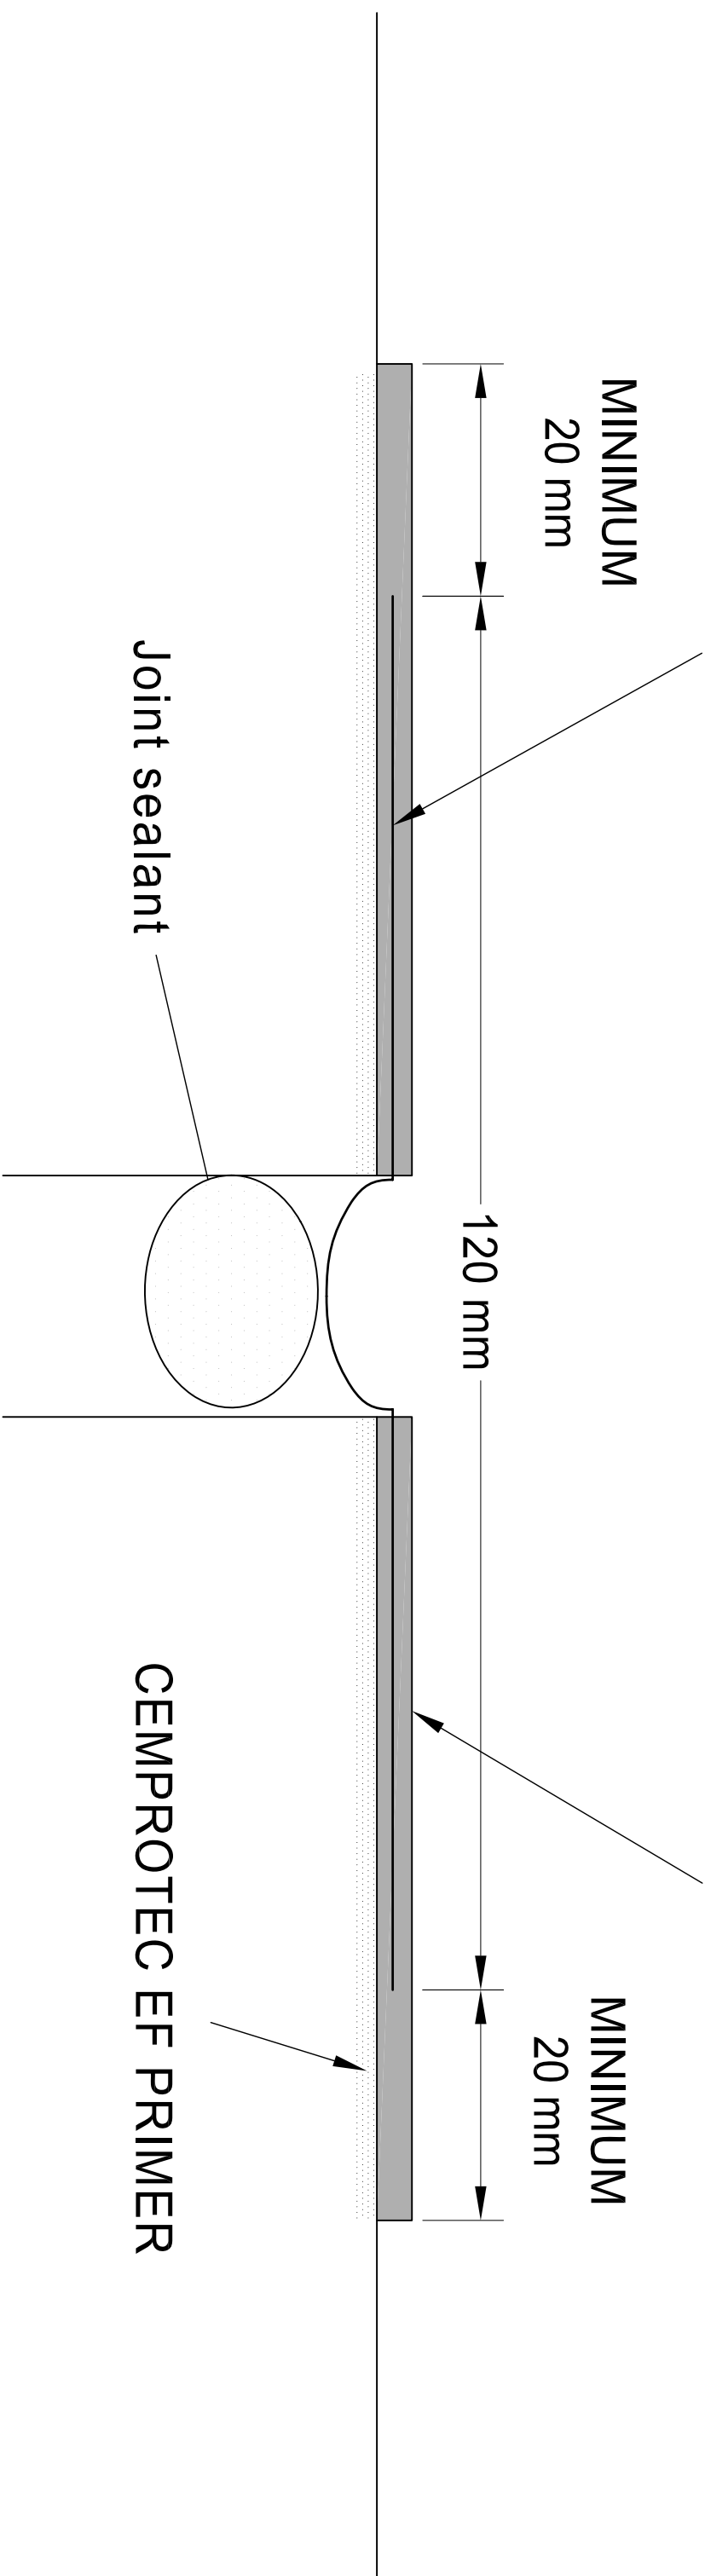

CEMPROTEC 2000-S

2mm CEMPROTEC CEMENTITIOUS COATING

# EXPANSION JOINT DETAIL